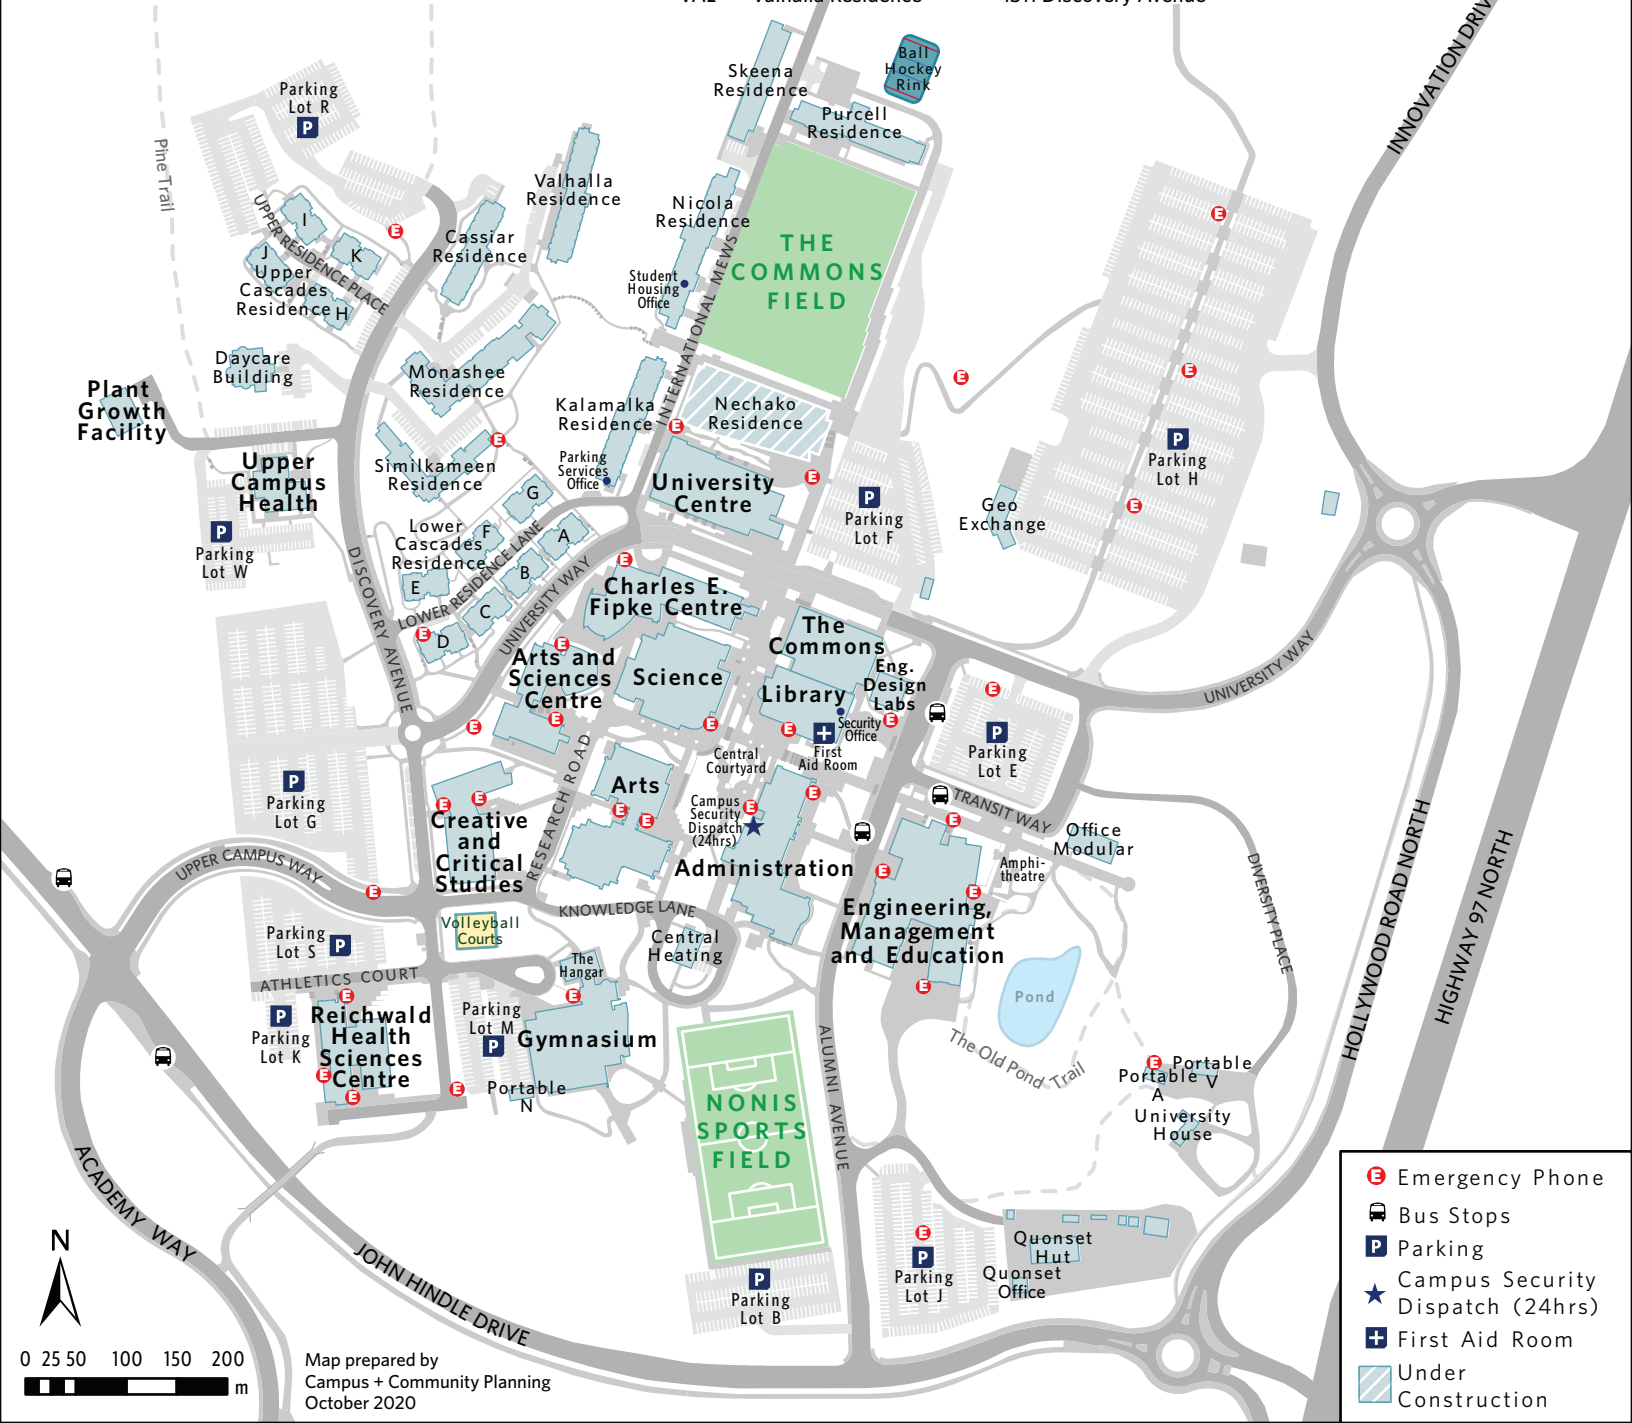

UCH	Upper Campus Health	1238 Discovery Avenue
UNC	University Centre	3272 University Way
UNI	University House	1060 Diversity Place

Residences

CASA	Cascades Residence - A	3212 Lower Residence Lane
CASB	Cascades Residence - B	3200 Lower Residence Lane
CASC	Cascades Residence - C	3188 Lower Residence Lane
CASD	Cascades Residence - D	3176 Lower Residence Lane
CASE	Cascades Residence - E	3174 Lower Residence Lane
CASF	Cascades Residence - F	3192 Lower Residence Lane
CASG	Cascades Residence - G	3210 Lower Residence Lane
CASH	Cascades Residence - H	3153 Upper Residence Place
CASI	Cascades Residence - I	3132 Upper Residence Place
CASJ	Cascades Residence - J	3133 Upper Residence Place
CASK	Cascades Residence - K	3152 Upper Residence Place
CSR	Cassiar Residence	1337 Discovery Avenue
KAL	Kalamalka Residence	1240 International Mews
MON	Monashee Residence	1267 Discovery Avenue
NCH	Nechako Residence	1255 International Mews
NIC	Nicola Residence	1270 International Mews
PUR	Purcell Residence	1323 International Mews
SIM	Similkameen Residence	1263 Discovery Avenue
SKN	Skeena Residence	1320 International Mews
VAL	Valhalla Residence	1311 Discovery Avenue